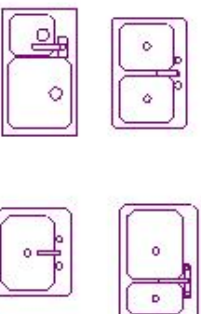

Kitchen Floor Plan Symbols

Scale: 1/4" = 1'

Refrigerators

Microwave

Kitchen Tables

Free Standing Stove/Oven

Electric Cooktops

Sinks

Dish Washer

Gas Cooktops

Upright Freezer